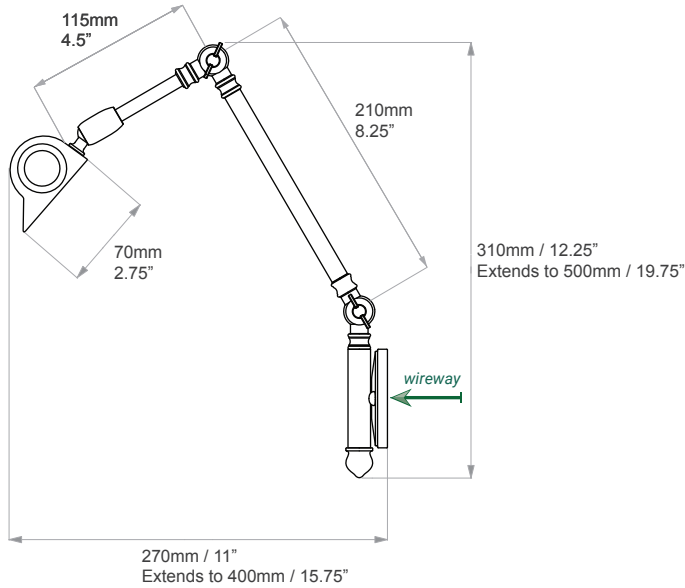

Bookcase Light 6”

L4202

The Bookcase Lights are fabricated from sheet brass with a fixed or articulated arm to illuminate library shelves.

UK / EU Version

Depth: 270mm / 10.5" Extending to 400mm / 15.75"
Height: 310mm / 12.25" - Extending to 500mm / 19.5"
Width: 152mm / 6"

Finishes: Antique Brass & Antique Silver

Weight: 1kg
Material: Brass
Shade: 6", 9", 12" sized options

Certification: BSEN 60598
IP Rated: N/A

Lamp Holder: x 2 B22 (UK), SES E14 (EU)
Input Voltage: 230V
Bulb: x 2 B22 candle (UK), SES E14 candle (EU)
Bulb Wattage: 25w max recommended

Additional Info: Lamps can be wired for the UK, Europe or USA. Measurements given are approximate. All metalwork items are bespoke and hand coloured. This means that each piece is individual and that it will continue to age over time.

SIDE

FRONT