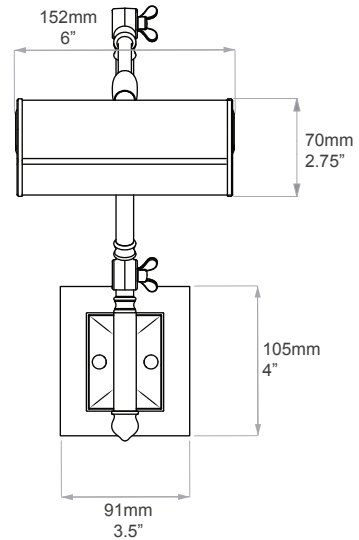

Bookcase Light 6"

L4202

The Bookcase Lights are fabricated from sheet brass with a fixed or articulated arm to illuminate library shelves.

US Version

Depth: 285mm / 11.25" extending to 415mm / 16.25"
Height: 379mm / 15" extending to 564mm / 22.25"
Width: 152mm / 6"

Finishes: Antique Brass & Antique Silver

Weight: 2kg
Material: Brass
Shade: 6" or 12" sized options

Certification: BSEN 60598
IP Rated: N/A

Lamp Holder: x 2 E12
Input Voltage: 110v
Bulb: x 2 E12 Candelabra
Bulb Wattage: 25w max recommended

Additional Info: Lamps can be wired for the UK, Europe or USA.
Measurements given are approximate. All metalwork items are bespoke and hand coloured. This means that each piece is individual and that it will continue to age over time.