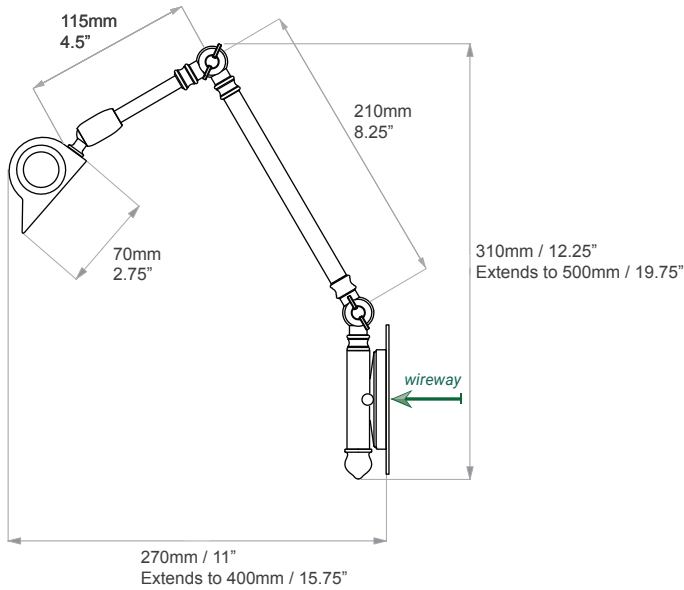

VERTICAL BACK PLATE

Bookcase Light 6"

L4202

The Bookcase Lights are fabricated from sheet brass with a fixed or articulated arm to illuminate library shelves.

US Version

Depth: 285mm / 11.25" extending to 415mm / 16.25"
Height: 379mm / 15" extending to 564mm / 22.25"
Width: 152mm / 6"

Finishes: Antique Brass & Antique Silver

Weight: 2kg
Material: Brass
Shade: 6" or 12" sized options

Certification: BSEN 60598
IP Rated: N/A

Lamp Holder: x 2 E12
Input Voltage: 110v
Bulb: x 2 E12 Candelabra
Bulb Wattage: 25w max recommended

Additional Info: Lamps can be wired for the UK, Europe or USA.
Measurements given are approximate. All metalwork items are bespoke and hand coloured. This means that each piece is individual and that it will continue to age over time.

SIDE

FRONT