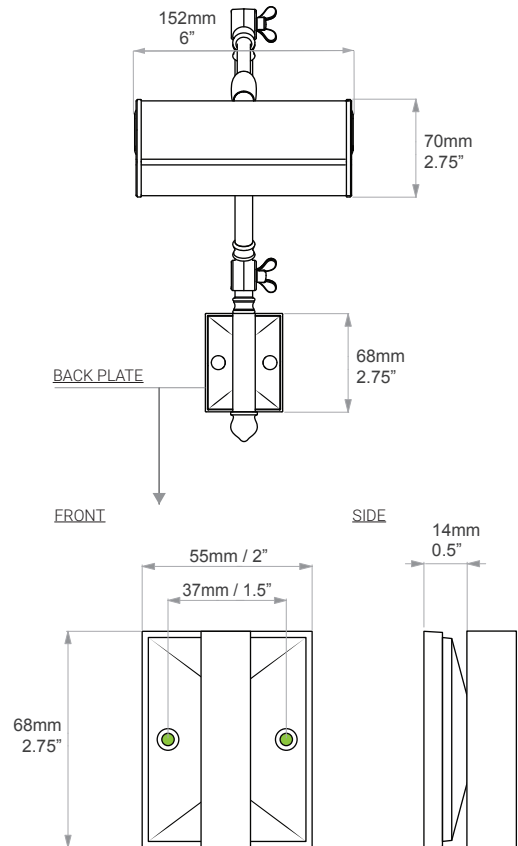

# Bookcase Light 6”

L4202

The Bookcase Lights are fabricated from sheet brass with a fixed or articulated arm to illuminate library shelves.

UK / EU Version

**Depth:** 270mm / 10.5" Extending to 400mm / 15.75"  
**Height:** 310mm / 12.25" - Extending to 500mm / 19.5"  
**Width:** 152mm / 6"

**Finishes:** Antique Brass & Antique Silver

**Weight:** 1kg  
**Material:** Brass  
**Shade:** 6", 9", 12" sized options

**Certification:** BSEN 60598  
**IP Rated:** N/A

**Lamp Holder:** x 2 B22 (UK), SES E14 (EU)  
**Input Voltage:** 230V  
**Bulb:** x 2 B22 candle (UK), SES E14 candle (EU)  
**Bulb Wattage:** 25w max recommended

# Bookcase Light 6"

L4202

The Bookcase Lights are fabricated from sheet brass with a fixed or articulated arm to illuminate library shelves.

US Version

**Depth:** 285mm / 11.25" extending to 415mm / 16.25"  
**Height:** 379mm / 15" extending to 564mm / 22.25"  
**Width:** 152mm / 6"

**Finishes:** Antique Brass & Antique Silver

**Weight:** 2kg  
**Material:** Brass  
**Shade:** 6" or 12" sized options

**Certification:** BSEN 60598  
**IP Rated:** N/A

**Lamp Holder:** x 2 E12  
**Input Voltage:** 110v  
**Bulb:** x 2 E12 Candelabra  
**Bulb Wattage:** 25w max recommended